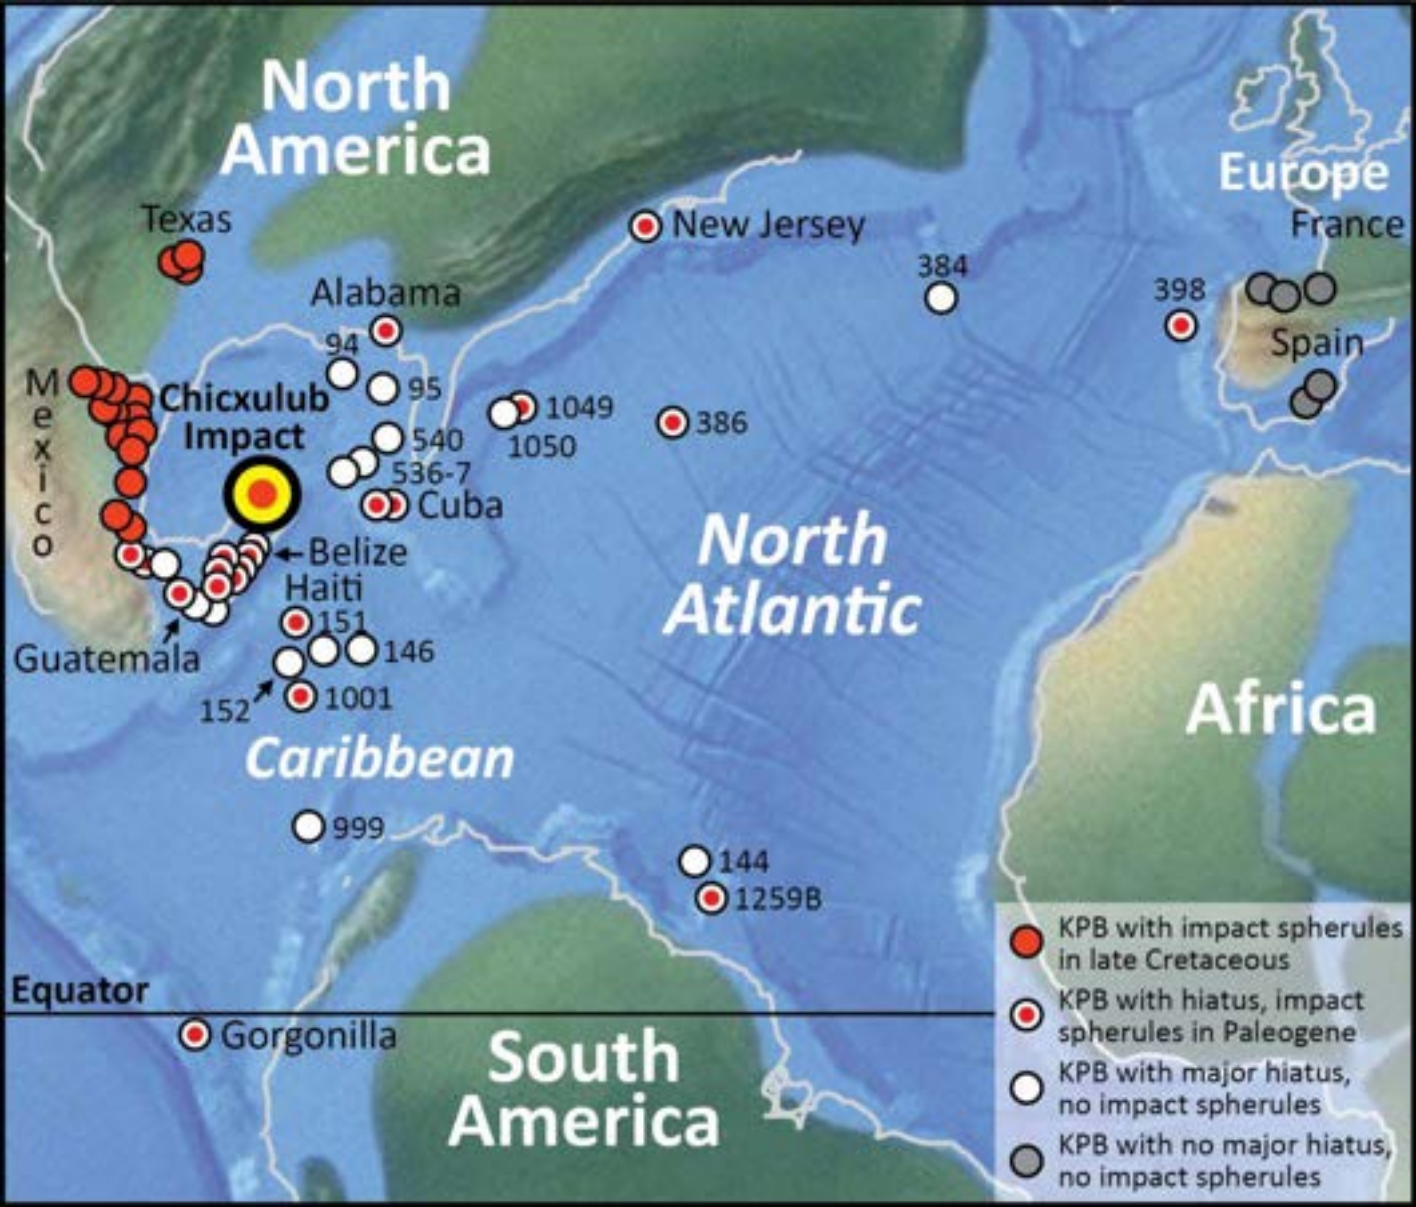

Guembelitria species

0.05 mm

1

0.05 mm

2

0.05 mm

3

TAMALIPAS

Cretaceous-Paleogene Section at Elles, Tunisia

Fauna: Foraminifera

Sea Surface Temperature

Volcanic Activity
Mercury Fallout

Survivors

Extinctions Evolution

lower

higher

less

more